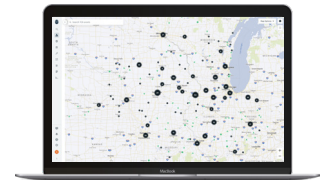

Samsara's AG26 for powered assets is ruggedized and weatherproofed, relaying real-time GPS data via the cloud while withstanding the toughest environmental conditions. Trailer trip data powers dispatch workflows, maintenance scheduling, and robust reporting on utilization, dormancy and detention, ensuring fleet managers get the maximum return on their trailer investment.

PLATFORM HIGHLIGHTS

- ▶ Integrated dispatch workflow incorporates trailers into route planning and assignment
- ▶ Samsara's Driver App allows dispatch to share trailer assignment to drivers directly
- ▶ Real-time geofence alerts support inventory management, and rapid theft detection
- ▶ Detention reporting identifies opportunities for efficiency and billing gaps
- ▶ Live Link sharing makes it easy to communicate to-the-second ETAs with customers
- ▶ Utilization and Dormancy reports give fleet managers the tools to rightsize their fleets with confidence